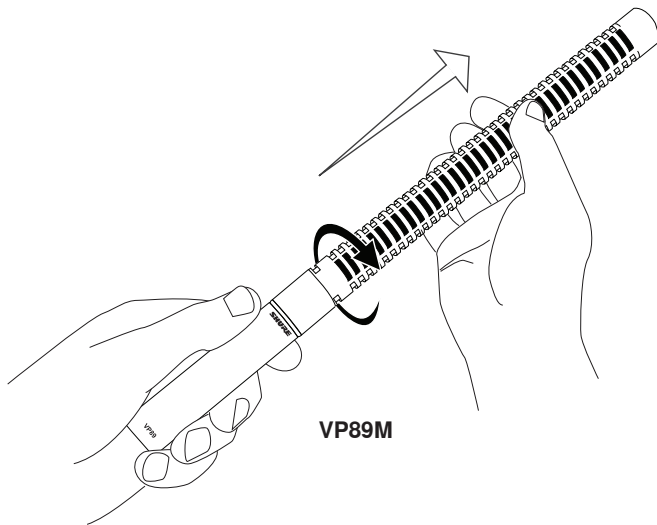

Double-Barrel Adapter

A89U

A89U Double-Barrel Adapter

The A89U adapter routes the VP89 preamp and cable connection beneath the capsule, shortening the length of the microphone by up to 6" (150 mm). Use the adapter to make a highly directional microphone in a compact form-factor.

Before each use, ensure the capsule and preamp are tightly secured to prevent signal loss during operation.

Certifications

This microphone accessory is CE compliant and operates only with CE compliant Shure microphones.