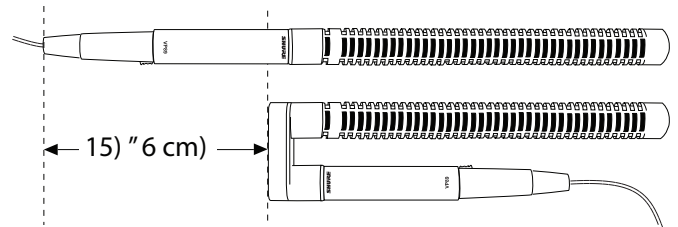

Certifications

This microphone accessory is CE compliant and operates only with CE compliant Shure microphones.