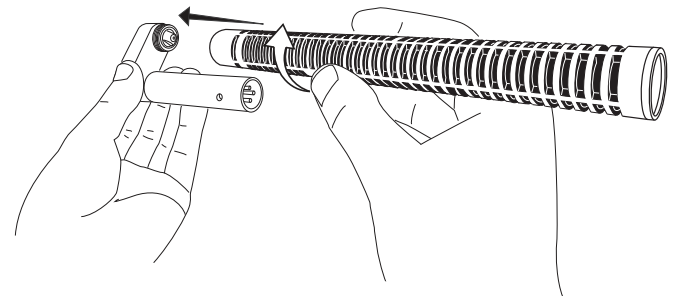

Double-Barrel Adapter

A89U

A89U Double-Barrel Adapter

The A89U adapter routes the VP89 preamp and cable connection beneath the capsule, shortening the length of the microphone by up to 6" (150 mm). Use the adapter to make a highly directional microphone in a compact form-factor.

Before each use, ensure the capsule and preamp are tightly secured to prevent signal loss during operation.

Certifications

This microphone accessory is CE compliant and operates only with CE compliant Shure microphones.