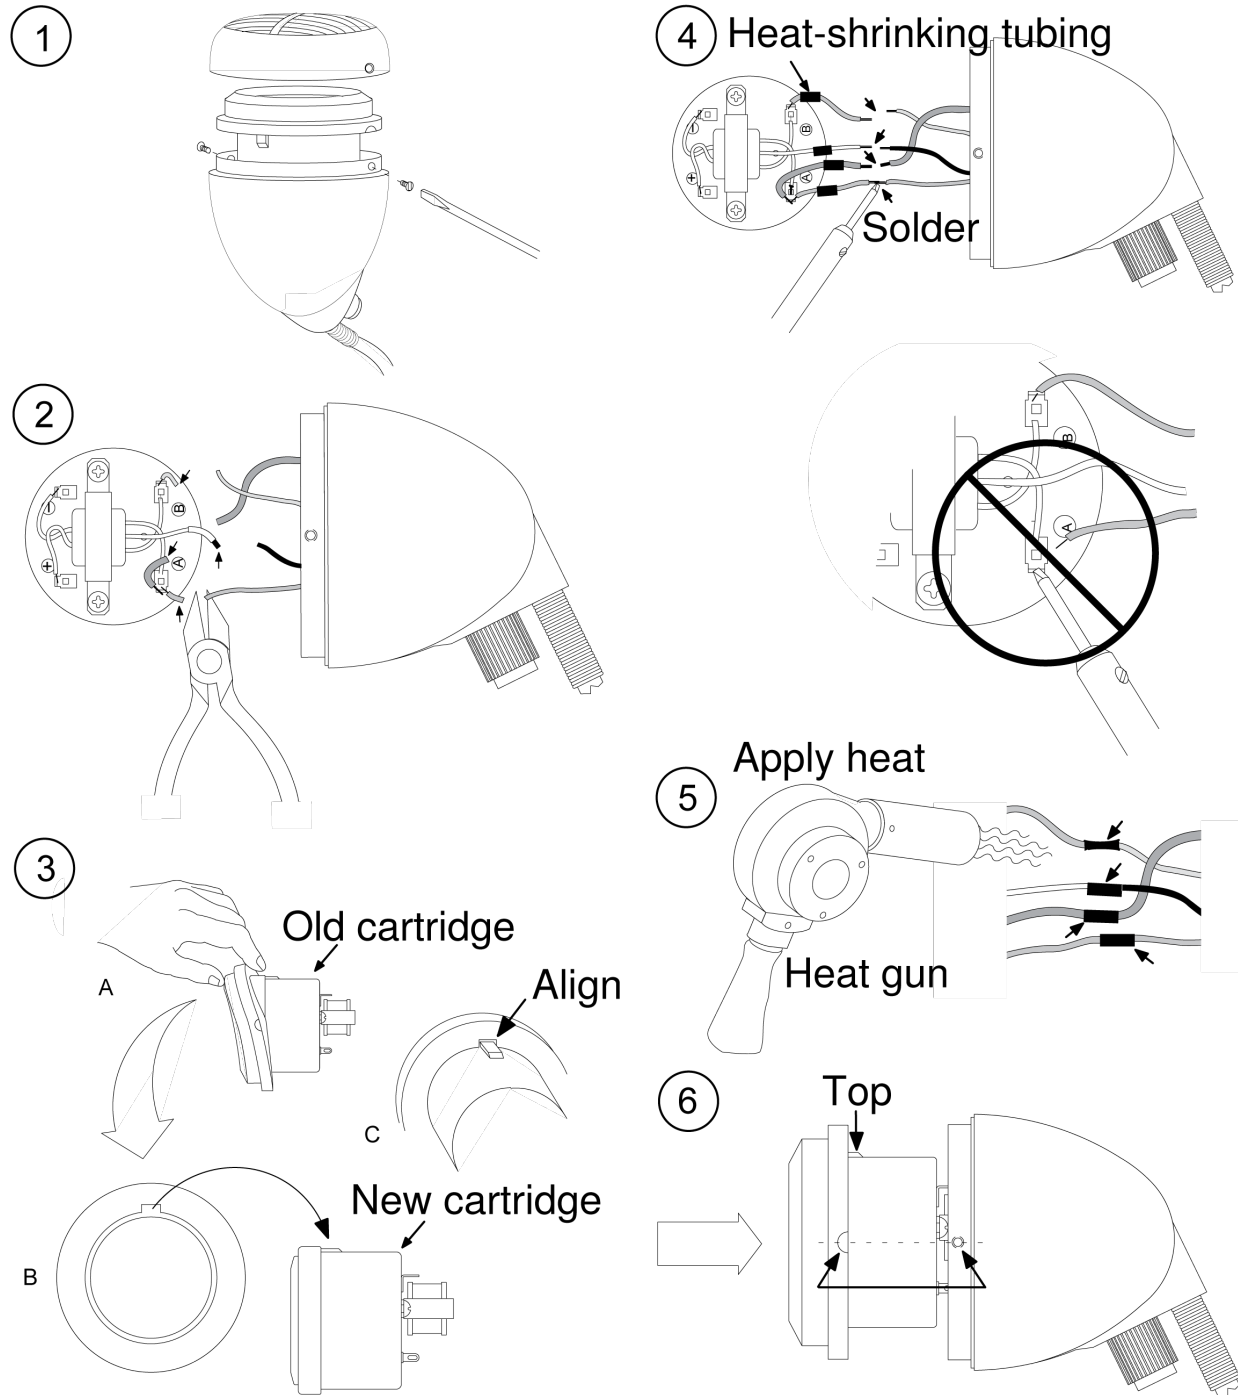

R198

Replacement Cartridge

Shure online user guide for R198 replacement cartridge.
Version: 1.0 (2023-C)

Table of Contents

R198 Replacement Cartridge	3	Setup	3
		Internal Connections: Matching Wire Colors	4

R198 Replacement Cartridge

Setup

Do NOT solder directly to cartridge.

Internal Connections: Matching Wire Colors