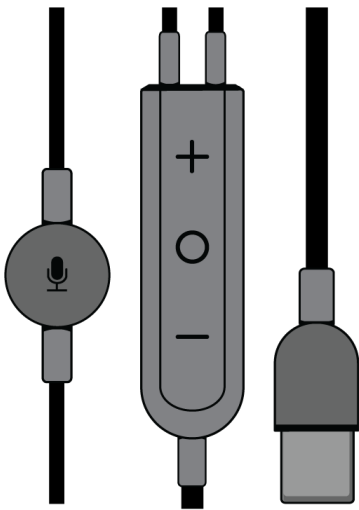

## RMCE-USB -- Shure Remote + Mic USB-C Cable

### USB-C Accessory Cable

Shure USB-C cables are designed for continued functionality between mobile devices and your Shure earphones and headphones. They feature a USB-C connector and three button controls with in-line microphone for phone calls and voice applications.

### Features

- USB-C– Kabeladapter
- Drei Bedientasten
- Inline-Mikrofon
- Legendäre Shure-Qualität und -Zuverlässigkeit