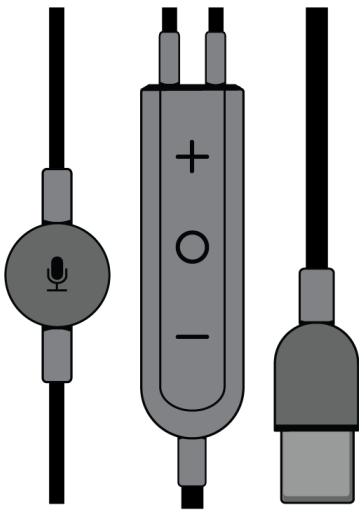

## RMCE-USB -- Shure Remote + Mic USB-C Cable

### USB-C Accessory Cable

Shure USB-C cables are designed for continued functionality between mobile devices and your Shure earphones and headphones. They feature a USB-C connector and three button controls with in-line microphone for phone calls and voice applications.

### Features

- Адаптер для кабеля USB-C
- Три кнопки управления
- Линейный микрофон
- Легендарные качество и надежность, присущие изделиям Shure