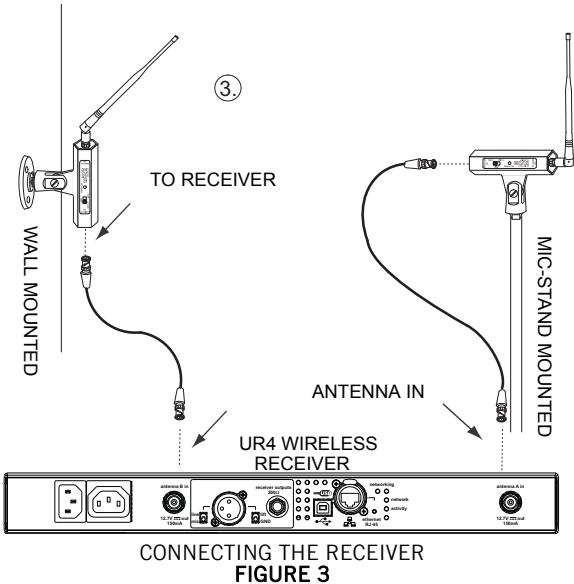

FEATURES

- Compatible with the Shure Model UR4 or ULX wireless microphone receiver and the Shure Model UA845, or UA844 Antenna Distribution System
- Mountable on supplied desk-/wall-mount or on a microphone stand
- Two-position gain selector switch to adjust for longer coaxial cable lengths (3 dB position for cables under 7 1/2 m [25 ft], 10 dB position for cables over 7 1/2 m [25 ft])
- Isolates antennas from cable interactions
- Extremely durable under the heaviest use
- Shure quality, ruggedness, and reliability

APPLICATION

IMPORTANT: DO NOT USE INFORMATION

This device must not be used with antennas or other devices that have a DC short circuit at their feed point without using an external (BNC) DC Block. A suitable BNC DC Block is the JFW Industries Model 50DB-002.

IN A DIVERSITY SYSTEM
FIGURE 1

INSTALLATION

1. Thread the Shure Model UA830 unit on the supplied stand (Figure 2), or on a 5/8 in.-27 thread microphone stand.
2. Connect the antenna to the TO ANTENNA port on the Model UA830 unit (Figure 2).
3. Using 50 W low-loss coaxial cable (purchased separately, Shure UA825 or UA850 or UA8100 recommended), connect the TO RECEIVER port of the UA830 to the Shure Model UR4 or ULX wireless receiver or UA845, or UA844 Antenna Distribution System (see Figure 3 for UR4 Receiver example).
4. If a second UA830 Line Amplifier is needed for extremely long cable runs (over 15 m [50 ft]), (Shure model UR4 and UA845 only) repeat steps 1 to 3. See Adjusting for Different Cable Lengths.