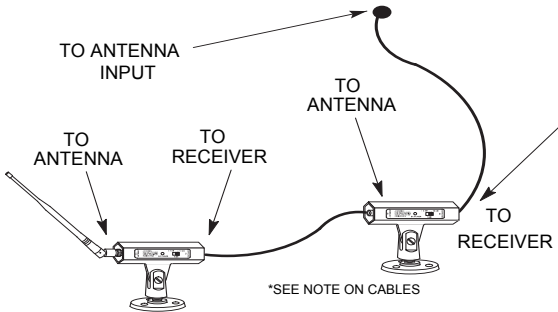

IN A DIVERSITY SYSTEM
FIGURE 1

INSTALLATION

1. Thread the Shure Model UA830 unit on the supplied stand (Figure 2), or on a 5/8 in.-27 thread microphone stand.
2. Connect the antenna to the TO ANTENNA port on the Model UA830 unit (Figure 2).
3. Using 50 W low-loss coaxial cable (purchased separately, Shure UA825 or UA850 or UA8100 recommended), connect the TO RECEIVER port of the UA830 to the Shure Model UR4 or ULX wireless receiver or UA845, or UA844 Antenna Distribution System (see Figure 3 for UR4 Receiver example).
4. If a second UA830 Line Amplifier is needed for extremely long cable runs (over 15 m [50 ft]), (Shure model UR4 and UA845 only) repeat steps 1 to 3. See Adjusting for Different Cable Lengths.

ADJUSTING FOR DIFFERENT CABLE LENGTHS

ADJUSTING FOR DIFFERENT CABLE LENGTHS
FIGURE 4

The longer the coaxial cable connecting the UA830 unit and the receiver or distribution amplifier, the greater the possibility for signal loss. The UA830 comes with a GAIN switch that can compensate for signal loss in longer cables. Shure recommends using the Shure UA825 or UA850 or UA8100 coaxial cable when remote mounting antennas. NOTE: Use only 50Ω low-loss cables (RG-8 or equivalent).

Set the switch according to these guidelines:

- UA825 Extension Cable (7.6 m [25 ft])—Set GAIN switch in 3 dB position.
- UA850 Extension Cable (15.2 m [50 ft])—Set GAIN switch in 10 dB position.
- UA8100 Extension Cable (30.4 m [100 ft])—Set GAIN switch in 10 dB position.
- If over 15.2 m (50 ft) is required, a maximum of two UA830's (Shure model UR4 and UA845 only) may be chained together. See Figure 5. The Gain switches for each UA830 must be adjusted separately. No more than two may be chained.