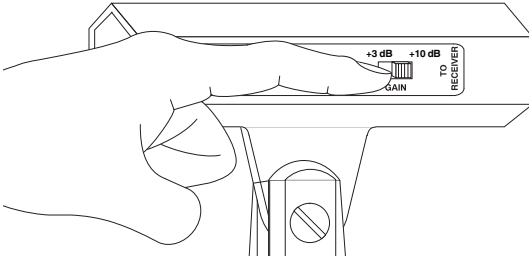

ADJUSTING FOR DIFFERENT CABLE LENGTHS

ADJUSTING FOR DIFFERENT CABLE LENGTHS
FIGURE 4

The longer the coaxial cable connecting the UA830 unit and the receiver or distribution amplifier, the greater the possibility for signal loss. The UA830 comes with a GAIN switch that can compensate for signal loss in longer cables. Shure recommends using the Shure UA825 or UA850 or UA8100 coaxial cable when remote mounting antennas. NOTE: Use only 50Ω low-loss cables (RG-8 or equivalent).

Set the switch according to these guidelines:

- UA825 Extension Cable (7.6 m [25 ft])—Set GAIN switch in 3 dB position.
- UA850 Extension Cable (15.2 m [50 ft])—Set GAIN switch in 10 dB position.
- UA8100 Extension Cable (30.4 m [100 ft])—Set GAIN switch in 10 dB position.
- If over 15.2 m (50 ft) is required, a maximum of two UA830's (Shure model UR4 and UA845 only) may be chained together. See Figure 5. The Gain switches for each UA830 must be adjusted separately. No more than two may be chained.