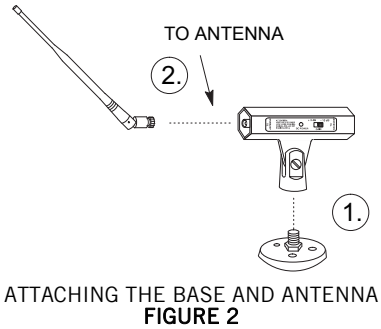

FEATURES

- Compatible with the Shure Model UR4 or ULX wireless microphone receiver and the Shure Model UA845, or UA844 Antenna Distribution System
- Mountable on supplied desk-/wall-mount or on a microphone stand
- Two-position gain selector switch to adjust for longer coaxial cable lengths (3 dB position for cables under 7 1/2 m [25 ft], 10 dB position for cables over 7 1/2 m [25 ft])
- Isolates antennas from cable interactions
- Extremely durable under the heaviest use
- Shure quality, ruggedness, and reliability

APPLICATION

IMPORTANT: DO NOT USE INFORMATION

This device must not be used with antennas or other devices that have a DC short circuit at their feed point without using an external (BNC) DC Block. A suitable BNC DC Block is the JFW Industries Model 50DB-002.

IN A DIVERSITY SYSTEM
FIGURE 1

INSTALLATION

1. Thread the Shure Model UA830 unit on the supplied stand (Figure 2), or on a 5/8 in.-27 thread microphone stand.
2. Connect the antenna to the TO ANTENNA port on the Model UA830 unit (Figure 2).
3. Using 50 W low-loss coaxial cable (purchased separately, Shure UA825 or UA850 or UA8100 recommended), connect the TO RECEIVER port of the UA830 to the Shure Model UR4 or ULX wireless receiver or UA845, or UA844 Antenna Distribution System (see Figure 3 for UR4 Receiver example).
4. If a second UA830 Line Amplifier is needed for extremely long cable runs (over 15 m [50 ft]), (Shure model UR4 and UA845 only) repeat steps 1 to 3. See Adjusting for Different Cable Lengths.